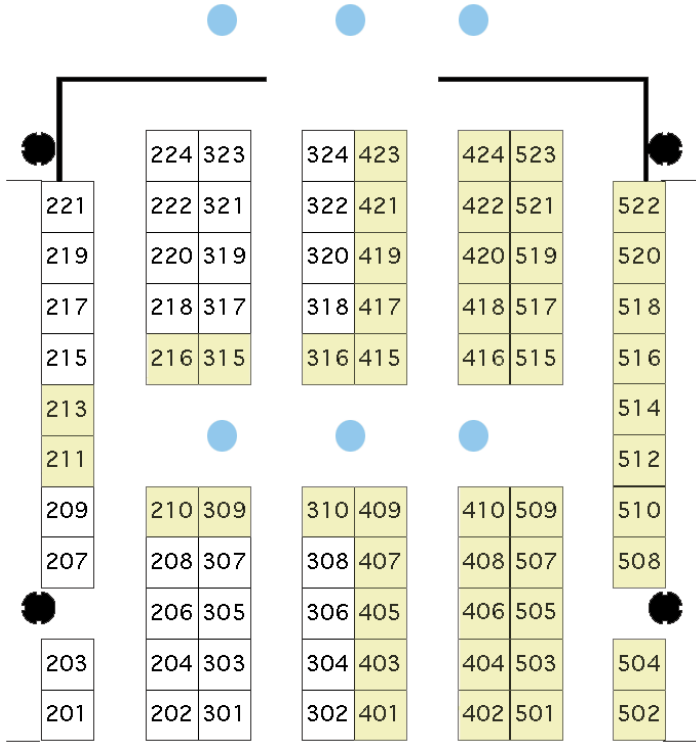

Savannah Convention Center

(Floor plan subject to fire marshal approval)

Seminar Area

ENTRANCES

 Sponsor & Partner Booths

 Lunch Tables